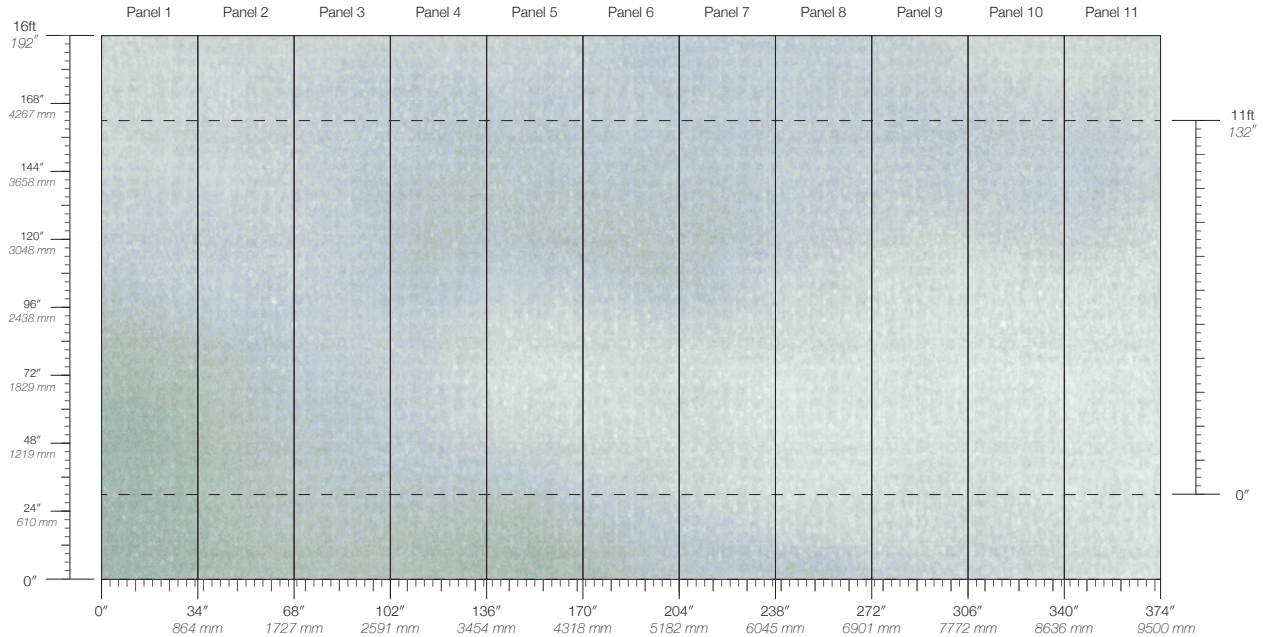

Impression Infuse

Suitable for residential and some commercial projects

COLOR

Infuse

ITEM

5606

CONTENT

Dutch Metal Leaf

PANEL WIDTH

34" / 864 mm trimmed

PANEL HEIGHT

132" / 3353 mm standard
192" / 4877 mm extended

REPEAT

Non-repeating

STOCK

Made to order

LEAD TIME

4 weeks to print

MINIMUM

1 panel

PRICE

Available upon request

ORIGIN

USA

DETAILS

Custom options available

MAINTENANCE

Water-based cleanser

ENVIRONMENTAL

Formaldehyde Free
Heavy Metal Free
PVC Free

SPECS

Paper-backed metal leaf
7.2 oz per square yard
244 g per linear meter
Smooth metallic surface with
hand-applied leaf

TESTING

(US) ASTM E84 Adhered Class A
(EU) EN 15102 Class D-s3 / d2

CONTACT

sales@calicowallpaper.com
+1 718 243 1705
57 Lispenard Street
New York, NY 10013 USA

DISCLAIMER

Refer to our website to
see the full mural artwork.
Reference the physical sample
for color and texture. Panel
maps represent mural
artwork only.